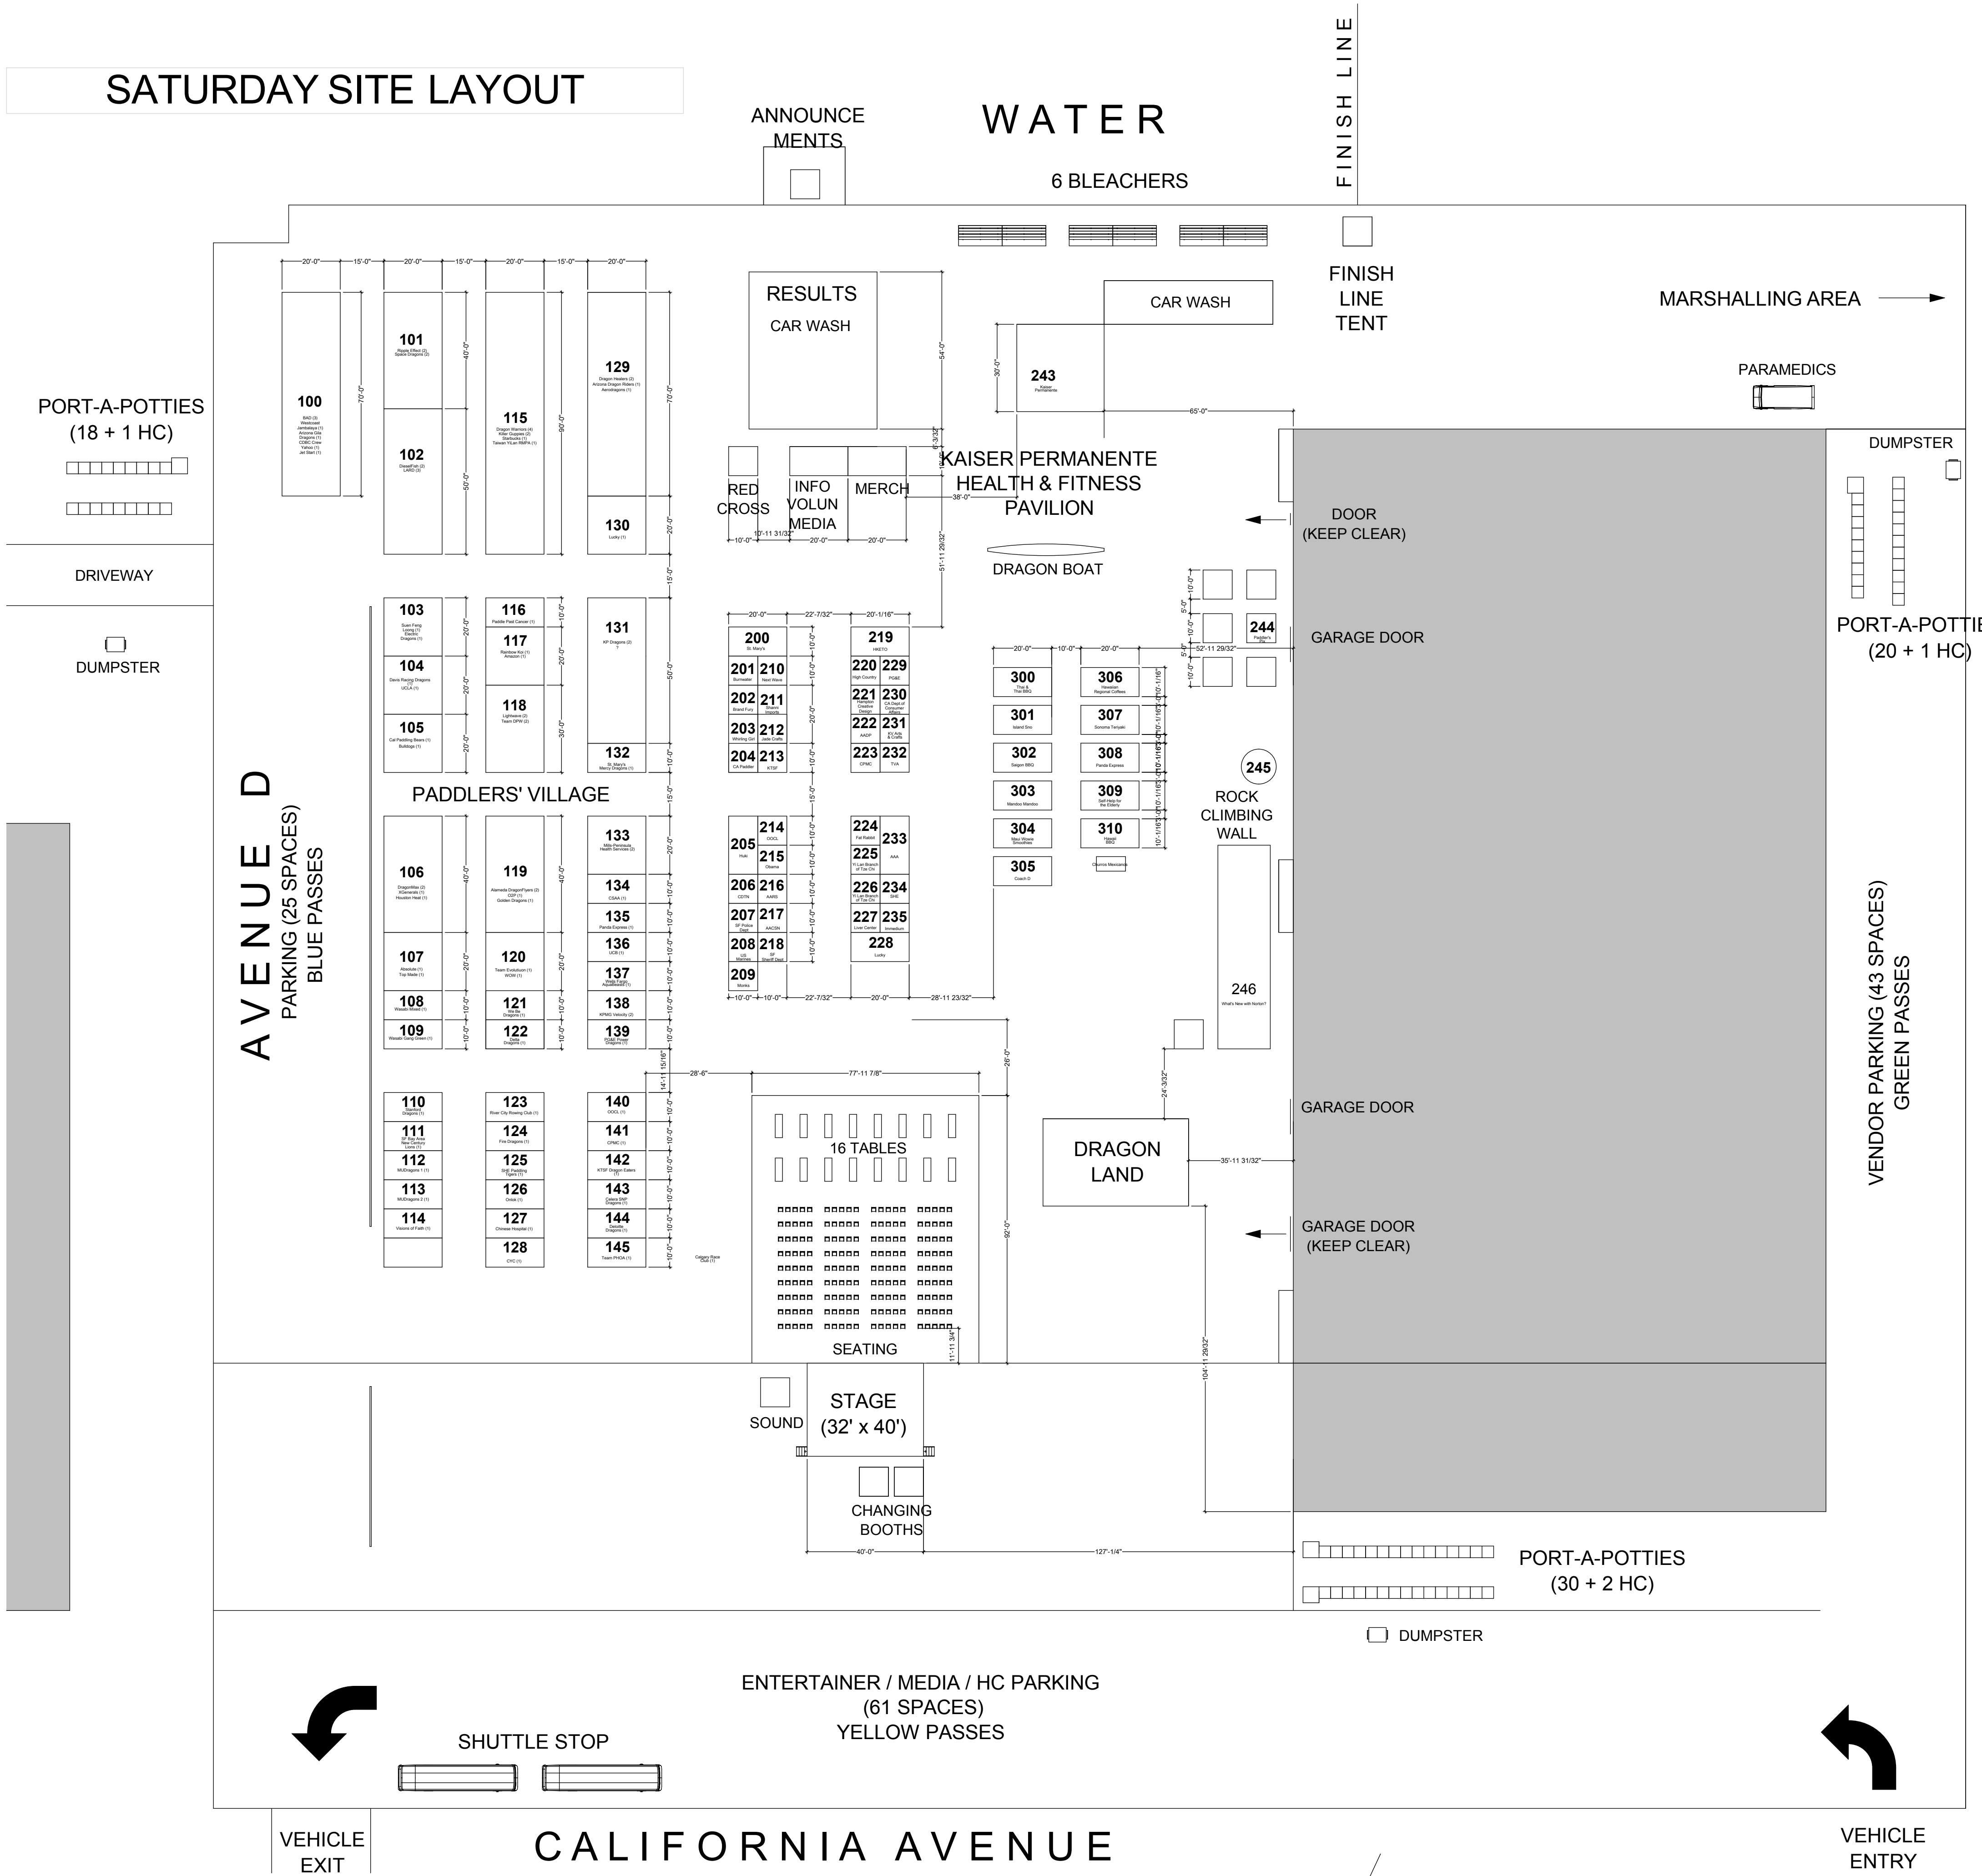

SATURDAY SITE LAYOUT

LEGEND

MERCHANDISE

- 202 Brand Fury
- 224 Fat Rabbit Farm
- 221 Hampton Creative Design
- 220 High Country
- 212 Jade and Crafts
- 231 KV Arts & Crafts
- 234 Self Help for the Elderly
- 211 Shanni Imports
- 225 Yi-Lan Branch of Tze Chi

CALIFORNIA AVENUE

Lost & Found located at Information Booth

0' 10' 20' 30' 60' 180'